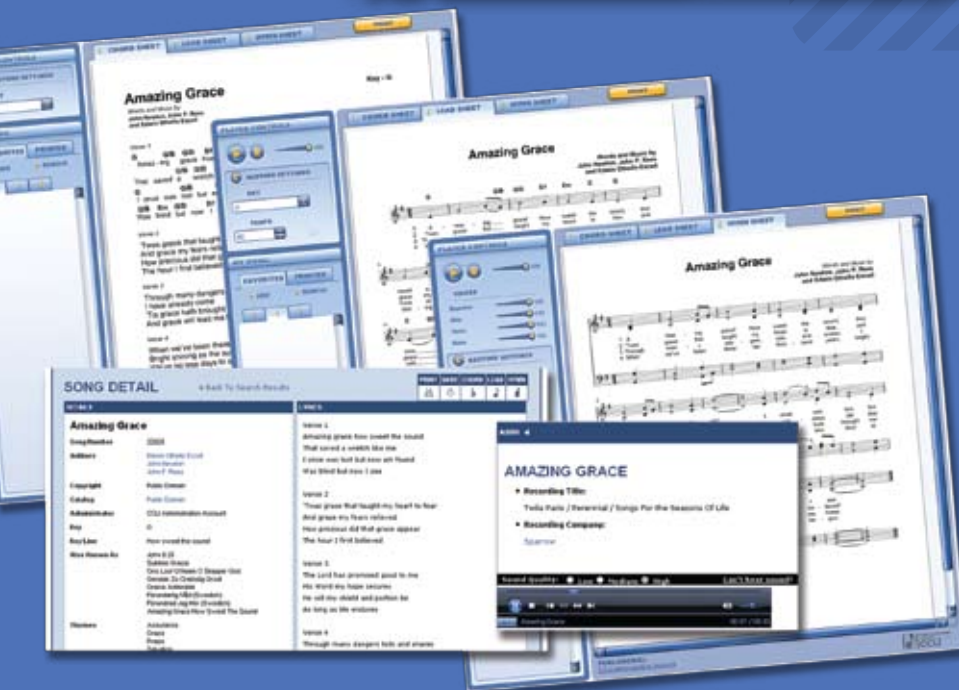

Thousands of songs - all from a single source

SongSelect®

Online Lyrics, Sound Samples, Chord Sheets, Lead Sheets, Vocal / Hymn Sheets

HEAR IT 
TRANPOSE IT 
PRINT IT 

SongSelect®

now offers the perfect package for every worship leader & team

- Just need lyrics and sound samples?
Get SongSelect® Basic.
- Want to add transposable chord sheets and lead sheets?
Get SongSelect® Advanced Melody.
- Rather have transposable vocal / hymn sheets?
Get SongSelect® Advanced Harmony.
- Want it all?
Get SongSelect® Premium.

What those terms mean

Feature	Description
Lyrics	SongSelect has the song words for the top songs sung in churches.
Sound samples	30-second sound clips, to help you get a feel for the song, or choose between similar songs.
Chord charts	The chords for playing with guitars and other instruments.
Lead sheets	The song melody line, which can be played in the player, and also transposed.
Hymn sheets	4-part harmony (also known as SATB) arrangement. All four parts, or any of the individual parts, can be played in the music player. That is helpful for getting to know the song parts. And the hymn sheet can be transposed into another key.